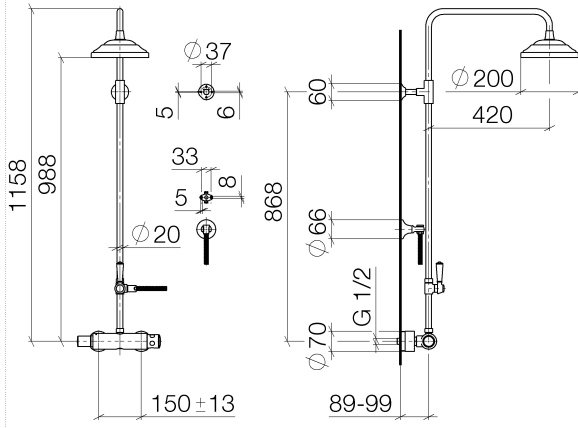

34 459 360

- shower with fixed riser projection 420mm
- rain shower Ø 200 mm
- rain shower with anti-scale system
- max. rainshower flow 14 l/min
- Function from: 8 l/min
- rotary diverter for fixed-riser shower/hand shower
- height of fittings up to rain shower (bottom edge) 985mm
- height of fittings up to top edge of elbow 1160mm
- two-part push-on rosette Ø 65 mm
- rosette for shower holder Ø 65mm
- rosette for wall mounting Ø 60mm
- gauge 150 mm - 13 mm
- metal shower hose 1250mm with integrated anti-twist protection
- 1/2" connection
- Pipe diameter 20 mm

This article does not include a hand shower!

Intrinsic protection against back flow.

NOTE: The handles must be ordered separately from the fittings!

	Platinum	34 459 360-08
	Chrome	34 459 360-00 0050
	Brushed Platinum	34 459 360-06 0050
	Platinum	34 459 360-08 0050
	Durabress (23kt Gold)	34 459 360-09 0050
	Brushed Durabress (23kt Gold)	34 459 360-28 0050
	Brushed Dark Platinum	34 459 360-99 0050

34 459 360

1:10

Flow rate chart

Certificates

LGA_38665.

34 459 360

Parts for other finishes can be found here: [Chrome](#)

34 459 360

Spare parts list

No.	Item Number	Name	Quantity used	Delivery time
1	04 12 05 038 01-08	shower	1	60
2	04 28 22 101 20-08	spout	1	40
3	90 14 10 011 00 90	seal	1	2
4	90 17 11 037 01-08	holder	1	-
Spare part can no longer be ordered, please order the replacement item				
5	90 28 22 104 00-08	pipe	1	-
Spare part can no longer be ordered, please order the replacement item				
6	90 17 09 045 01-08	diverter	1	40
7	09 30 30 064-08	screw	1	40
8	09 18 20 011-08	base	1	40
9	09 28 22 013 90	pipe	1	2
10	11 170 370-08	MADISON Lever insert - Platinum	1	40
11	09 30 30 062-08	screw	1	40
12	09 14 10 122 90	seal	1	2
13	28 104 970-08	Metal shower hose 1/2" x 1/2" x 1250 mm - Platinum	1	40
14	28 050 410-08	holder	1	60
15	90 28 22 103 00-08	pipe	1	-
Spare part can no longer be ordered, please order the replacement item				
16	90 14 20 002 00 90	seal	1	2
17	04 17 01 044 01-08	fitting	1	40