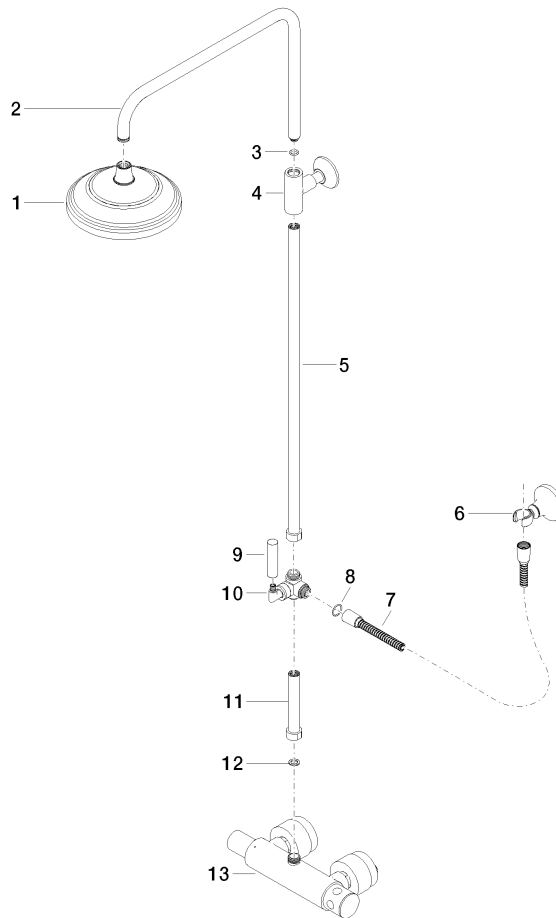

34 459 360

- shower with fixed riser projection 420mm
- rain shower Ø 200 mm
- rain shower with anti-scale system
- max. rainshower flow 14 l/min
- Function from: 8 l/min
- rotary diverter for fixed-riser shower/hand shower
- height of fittings up to rain shower (bottom edge) 985mm
- height of fittings up to top edge of elbow 1160mm
- two-part push-on rosette Ø 65 mm
- rosette for shower holder Ø 65mm
- rosette for wall mounting Ø 60mm
- gauge 150 mm - 13 mm
- metal shower hose 1250mm with integrated anti-twist protection
- 1/2" connection
- Pipe diameter 20 mm

This article does not include a hand shower!

Intrinsic protection against back flow.

NOTE: The handles must be ordered separately from the fittings!

	Platinum	34 459 360-08
	Chrome	34 459 360-00 0050
	Brushed Platinum	34 459 360-06 0050
	Platinum	34 459 360-08 0050
	Durabress (23kt Gold)	34 459 360-09 0050
	Brushed Durabress (23kt Gold)	34 459 360-28 0050
	Brushed Dark Platinum	34 459 360-99 0050

34 459 360

1:10

Flow rate chart

Certificates

LGA_38665.

34 459 360

Parts for other finishes can be found here: [Chrome](#)

34 459 360

Spare parts list

No.	Item Number	Name	Quantity used	Delivery time
1	04 12 05 038 01-08	shower	1	60
2	04 28 22 101 20-08	spout	1	40
3	90 14 10 011 00 90	seal	1	2
4	90 17 11 037 01-08	holder	1	-
Spare part can no longer be ordered, please order the replacement item				
5	90 28 22 104 00-08	pipe	1	-
Spare part can no longer be ordered, please order the replacement item				
6	90 17 09 045 01-08	diverter	1	40
7	09 30 30 064-08	screw	1	40
8	09 18 20 011-08	base	1	40
9	09 28 22 013 90	pipe	1	2
10	11 170 370-08	MADISON Lever insert - Platinum	1	40
11	09 30 30 062-08	screw	1	40
12	09 14 10 122 90	seal	1	2
13	28 104 970-08	Metal shower hose 1/2" x 1/2" x 1250 mm - Platinum	1	40
14	28 050 410-08	holder	1	60
15	90 28 22 103 00-08	pipe	1	-
Spare part can no longer be ordered, please order the replacement item				
16	90 14 20 002 00 90	seal	1	2
17	04 17 01 044 01-08	fitting	1	40